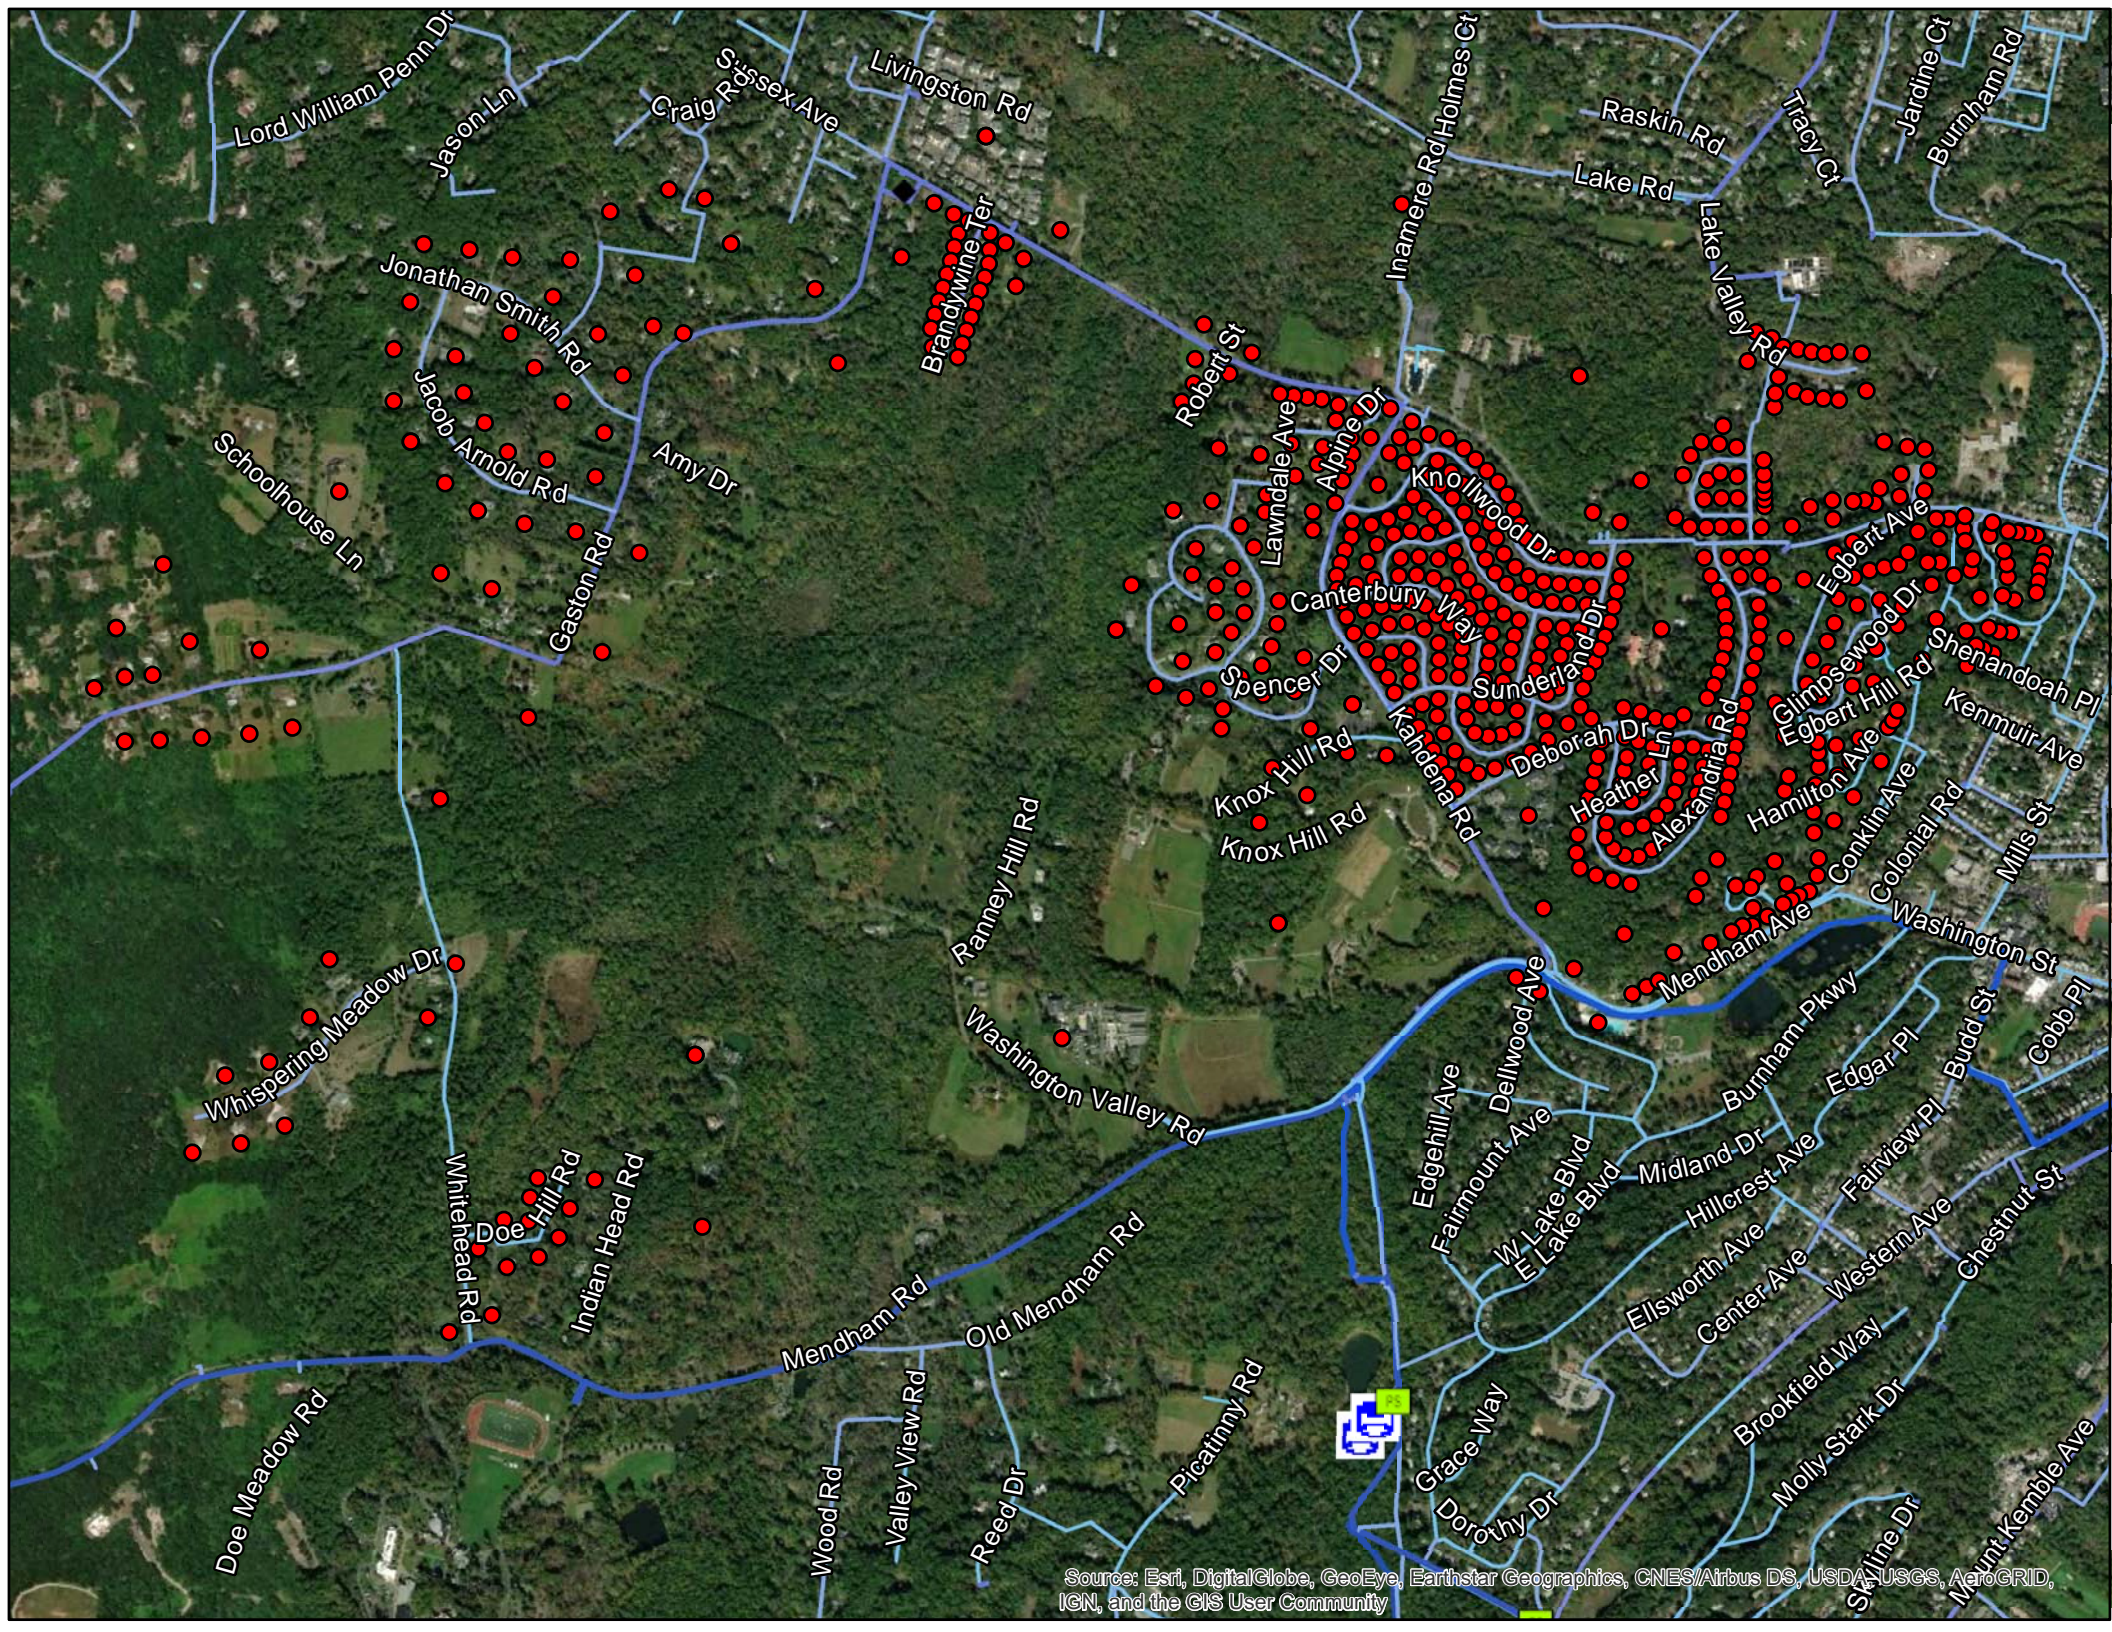

Source: Esri, DigitalGlobe, GeoEye, Earthstar Geographics, CNES/Airbus DS, USDA, USGS, AeroGRID, IGN, and the GIS User Community